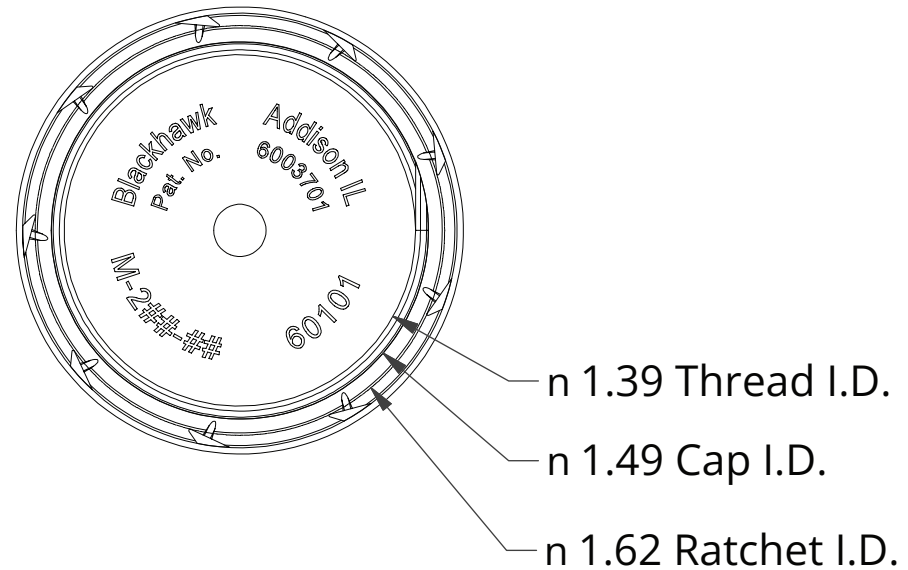

101988

38mm White HDPE Tamper Evident Closure with Foam Liner  
K.G. International - sales@kgint.com - +1 305 499-9816

Liners:

Foil 1.460` .005

Foam 1.470` .005

SCALE 1 : 1