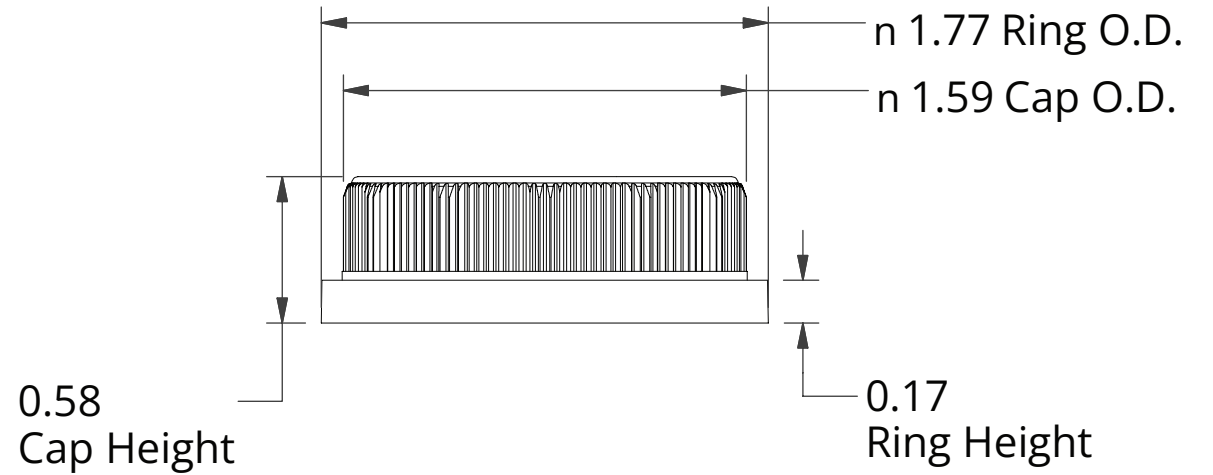

101988

38mm White HDPE Tamper Evident Closure with Foam Liner  
K.G. International - sales@kgint.com - +1 305 499-9816

Liners:

Foil 1.460` .005

Foam 1.470` .005

SCALE 1 : 1